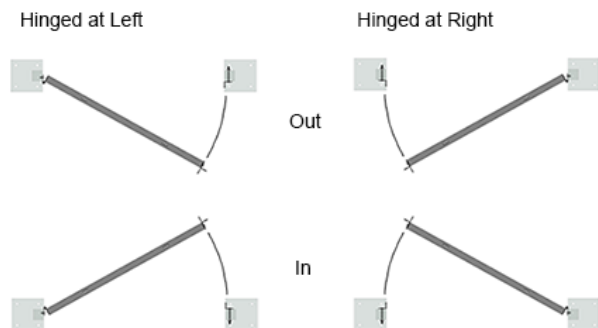

ORIENTATION OF GATE OPENING