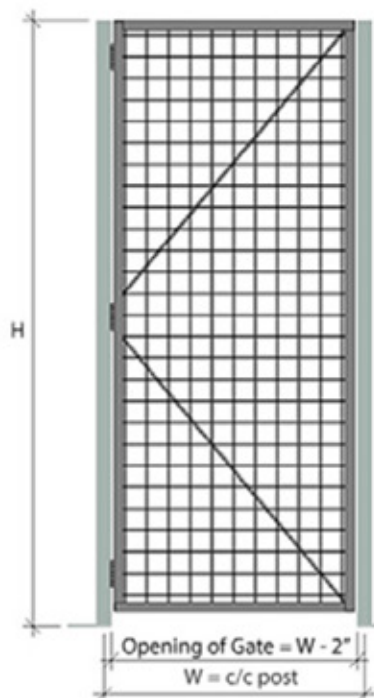

## ORIGINAL (STRUCTURAL ANGLE) WIRE MESH PARTITION

#### EXAMPLE:

Typical 3'W x 8'H single swing gate shown here.

Panel configuration and quantity will vary based on gate dimensions.

Assembly instructions are specific to the size and material of your gate. See Installation Manual for complete details.

## SIZES

Please consult the table below for a complete list of dimensions.

STANDARD

OVERSIZED  
TYPE# 1

OVERSIZED  
TYPE# 2

OVERSIZED  
TYPE# XXL

H \ W	3'-0"	3'-6"	4'-0"	4'-6"	5'-0"	6'-0"	7'-0"	8'-0"	9'-0"	10'-0"
7'-0"	✓	✓	✓	✓	✓	✓	✓	✓	✓	✓
8'-0"	✓	✓	✓	✓	✓	✓	✓	✓	✓	✓
9'-0"	✓	✓	✓	✓	✓	✓	✓	✓	✓	✓
10'-0"	✓	✓	✓	✓	✓	✓	✓	✓	✓	✓
11'-0"	✓	✓	✓	✓	✓	✓	✓	✓	✓	✓
12'-0"	✓	✓	✓	✓	✓	✓	✓	✓	✓	✓
13'-0"	—	—	—	—	—	✓	✓	✓	✓	✓
14'-0"	—	—	—	—	—	✓	✓	✓	✓	✓
15'-0"	—	—	—	—	—	✓	✓	✓	✓	✓

✓ Indicates gate dimension is available.

— Indicates gate dimension is **not** available.

**Cogan**  
Since 1901

**Partitions**  
24/7 Security

cogan.com

**ORIGINAL (STRUCTURAL ANGLE)  
WIRE MESH PARTITION**