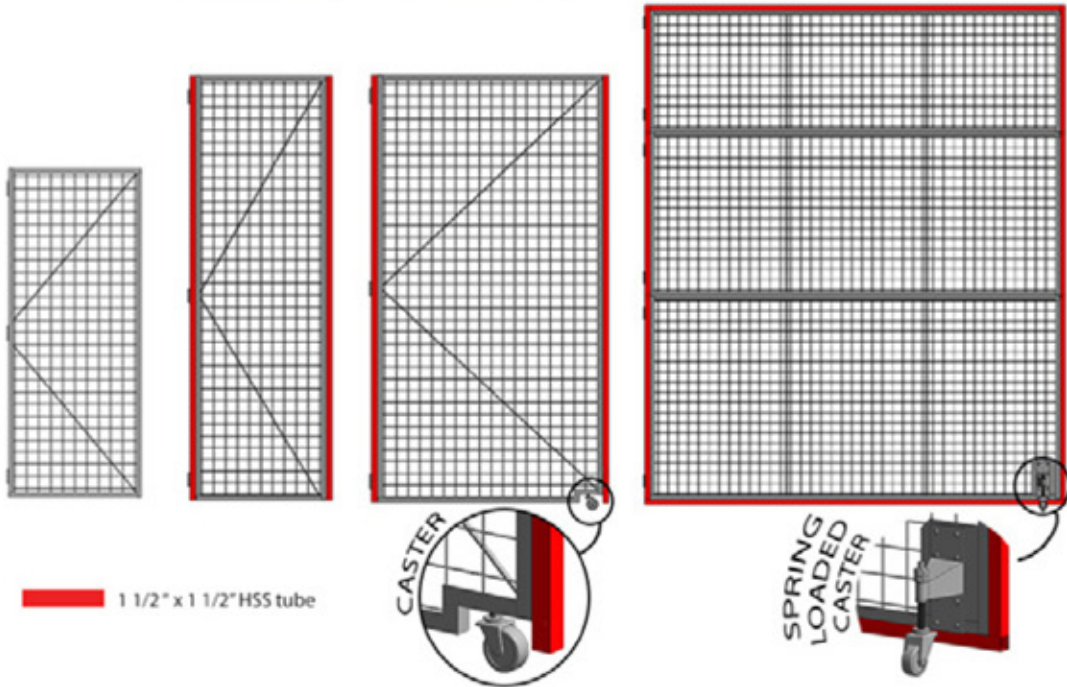

#### ORIENTATION OF GATE OPENING

COLORS

Cogan Grey

**Cogan**  
Since 1901

**Partitions**  
24/7 Security

cogan.com

**ORIGINAL (STRUCTURAL ANGLE)  
WIRE MESH PARTITION**

## SIZES

Please consult the table below for a complete list of dimensions.

STANDARD

OVERSIZED  
TYPE# 1

OVERSIZED  
TYPE# 2

OVERSIZED  
TYPE# XXL

H \ W	3'-0"	3'-6"	4'-0"	4'-6"	5'-0"	6'-0"	7'-0"	8'-0"	9'-0"	10'-0"
7'-0"	✓	✓	✓	✓	✓	✓	✓	✓	✓	✓
8'-0"	✓	✓	✓	✓	✓	✓	✓	✓	✓	✓
9'-0"	✓	✓	✓	✓	✓	✓	✓	✓	✓	✓
10'-0"	✓	✓	✓	✓	✓	✓	✓	✓	✓	✓
11'-0"	✓	✓	✓	✓	✓	✓	✓	✓	✓	✓
12'-0"	✓	✓	✓	✓	✓	✓	✓	✓	✓	✓
13'-0"	—	—	—	—	—	✓	✓	✓	✓	✓
14'-0"	—	—	—	—	—	✓	✓	✓	✓	✓
15'-0"	—	—	—	—	—	✓	✓	✓	✓	✓

✓ Indicates gate dimension is available.

— Indicates gate dimension is **not** available.

**Cogan**  
Since 1901

**Partitions**  
24/7 Security

cogan.com

**ORIGINAL (STRUCTURAL ANGLE)  
WIRE MESH PARTITION**